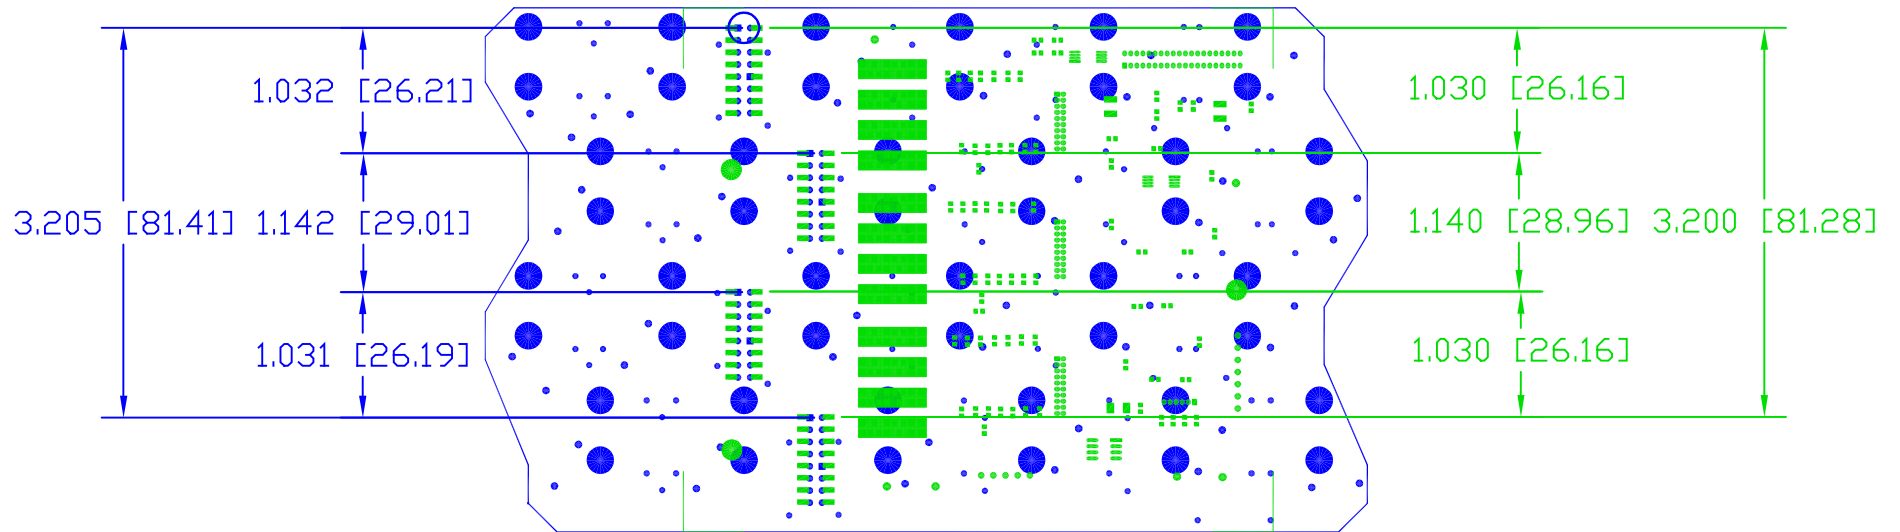

HEDGEHOG (Type IV)
Dimensions

Mezzanine (Mezz410)
Dimensions

Note cumulative error of 0.005in (0.13mm) between top and bottom connector. Connector positions originally defined in inches as shown in green.