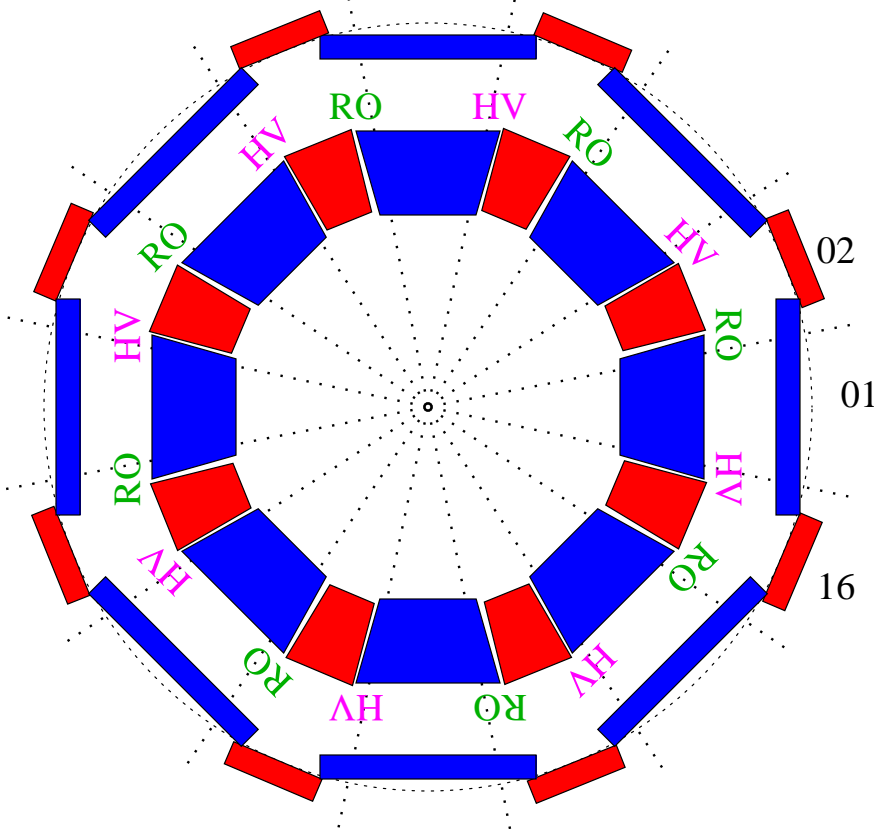

Readout/HV End of MDT Chambers

E. Hazen - 27 Apr 1999

Looking to "A"
from I.P.

(dir. Ferney-Voltaire)

Barrel Region

Endcap Region

Looking to "C"
from I.P.

(dir. St. Genis)