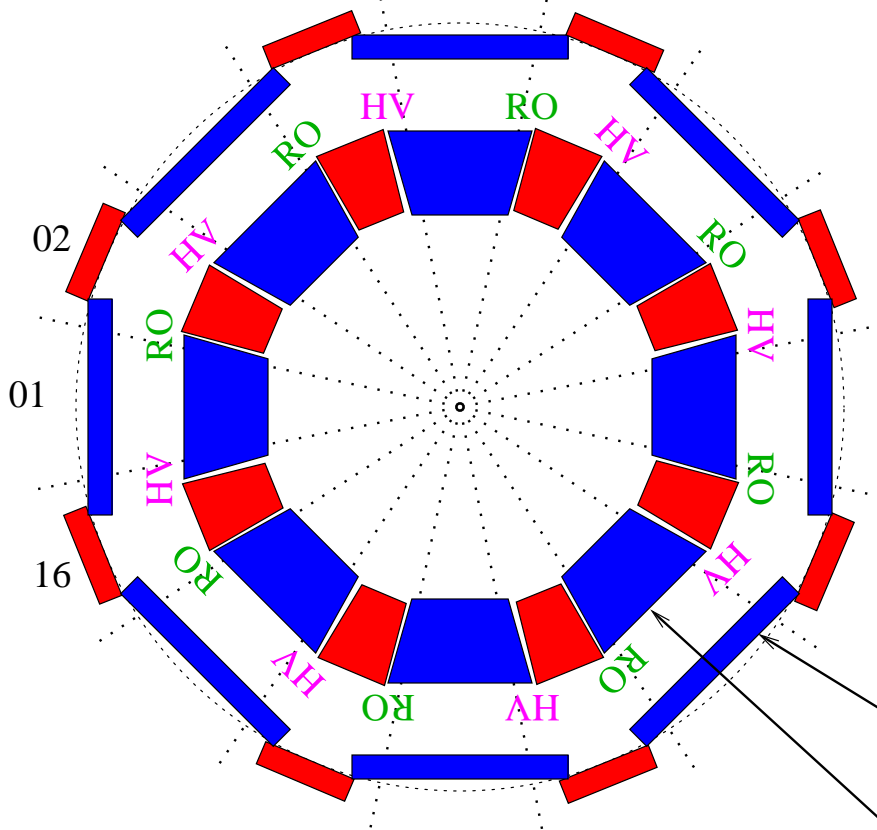

Readout/HV End of MDT Chambers

E. Hazen - 27 Apr 1999

Looking to "A"
from I.P.

(dir. Ferney-Voltaire)

Barrel Region

Endcap Region

Looking to "C"
from I.P.

(dir. St. Genis)