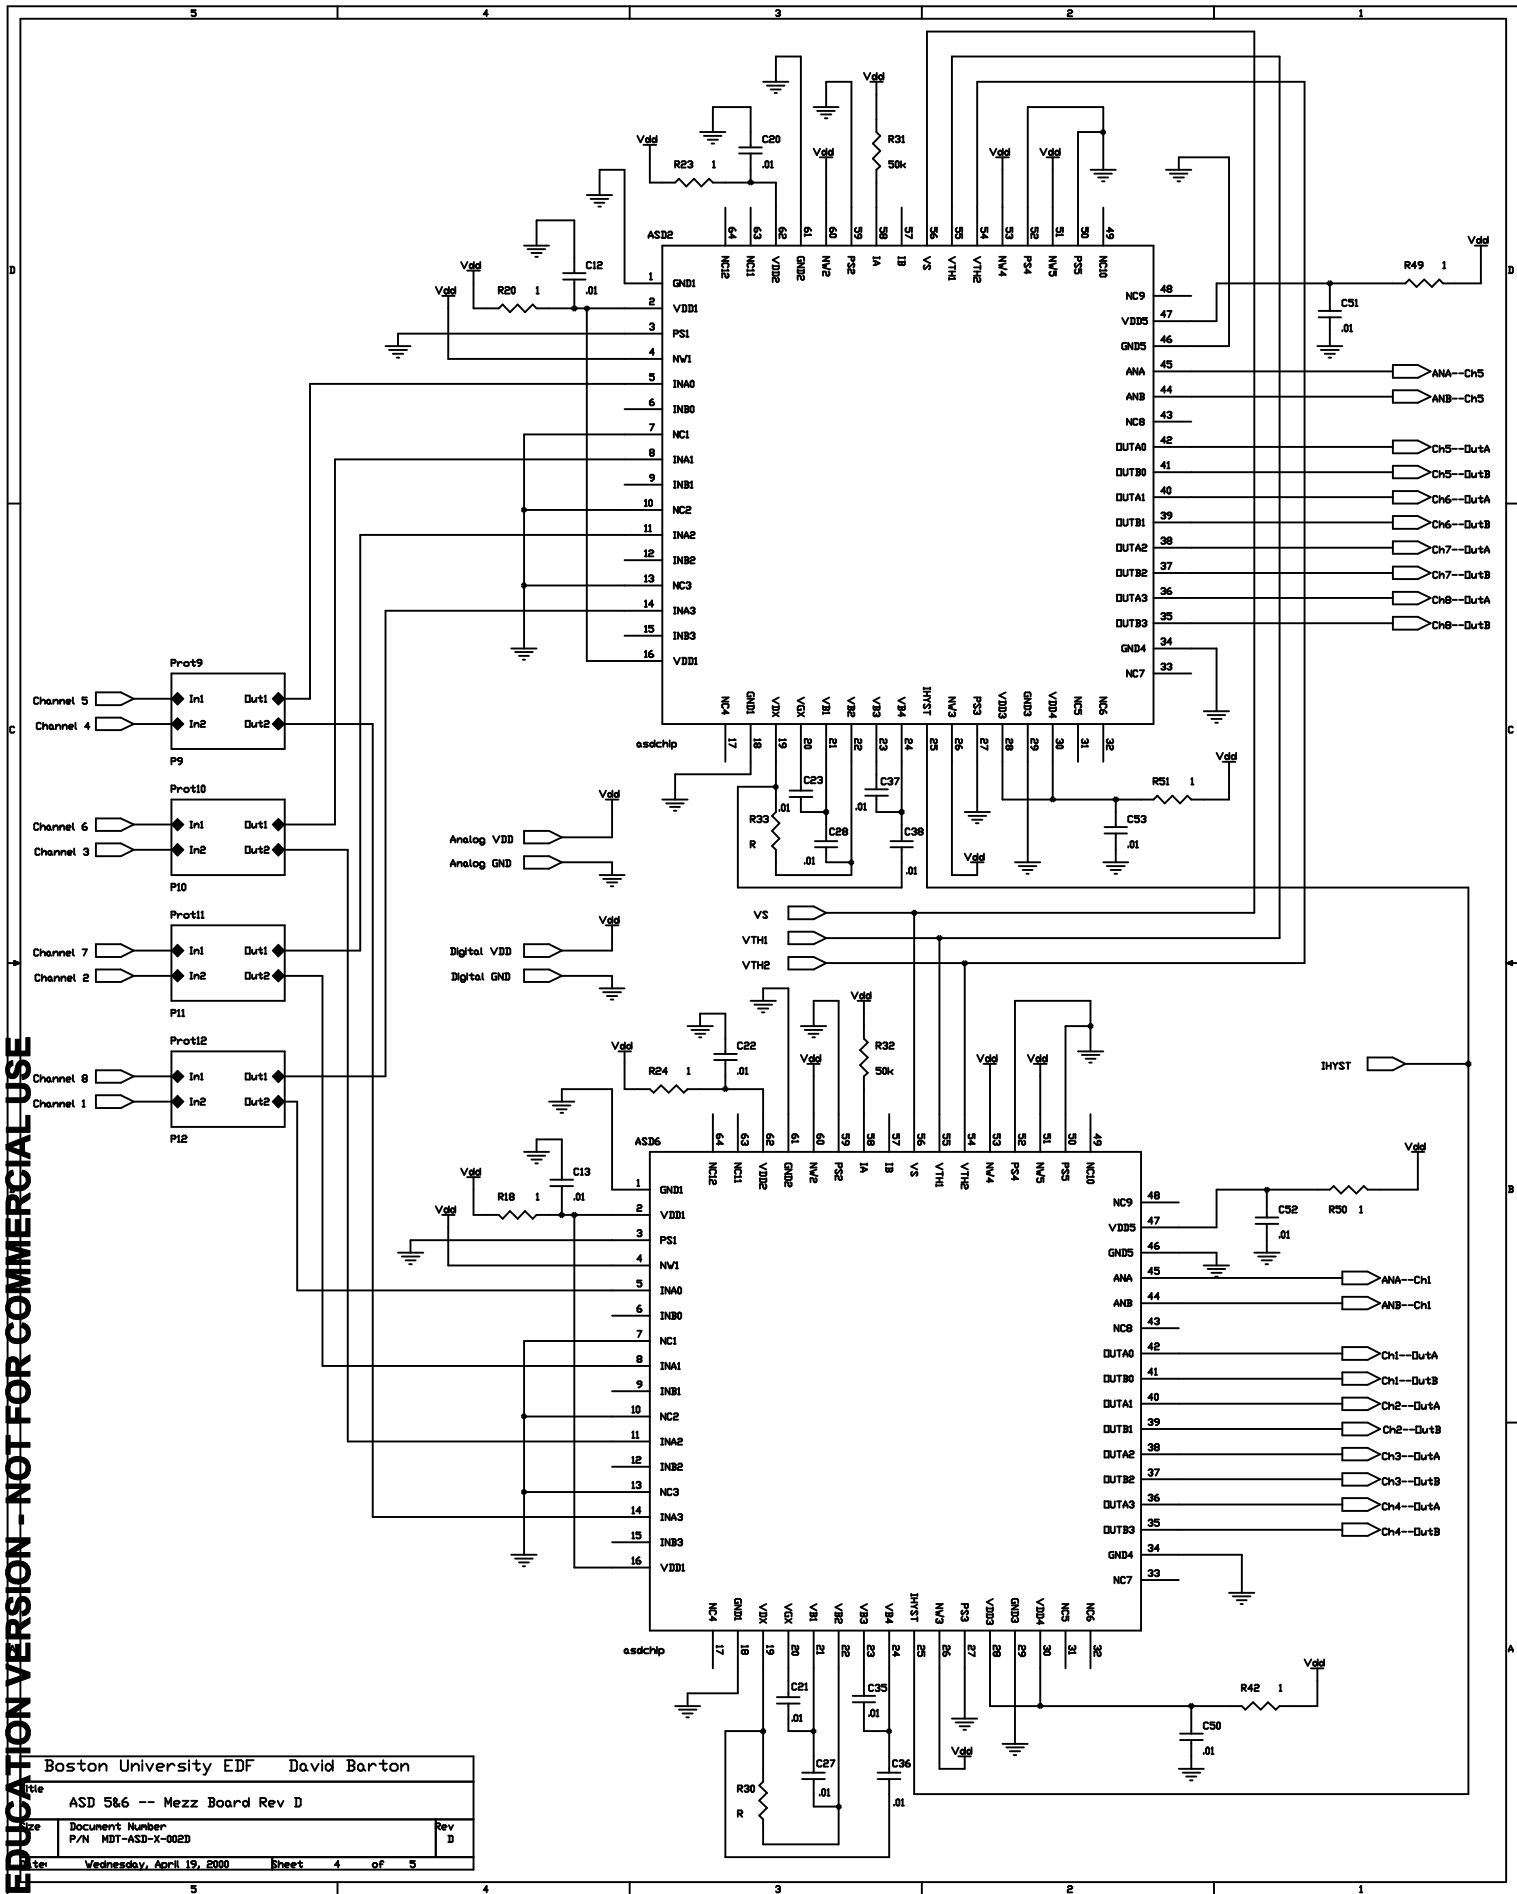

Rev D -AS BUILT-

Boston University EDF		David Barton
ATLAS Mezzanine Card		
Size	Document Number	Rev D
	P/N MDT-ASB-X-002D	

EDUCATION VERSION NOT FOR COMMERCIAL USE

EDUCATION VERSION - NOT FOR COMMERCIAL USE

Boston University EDF David Barton  
Title ASD 1&2 -- Mezz Board Rev D  
Document Number P/N MDT-ASD-X-002D Rev D  
Date Wednesday, April 19, 2000 Sheet 2 of 5

Boston University EDF David Barton	
Title ASD 38.4 -- Mezz Board Rev D	
Size	Document Number
P/N	MDT-ASD-X-002D
Date: Wednesday, April 19, 2000	Sheet 3 of 5

Boston University EDF David Barton  
Site ASD 5&6 -- Mezz Board Rev D  
Document Number P/N MDT-ASD-X-002D Rev D  
Date Wednesday, April 19, 2000 Sheet 4 of 5