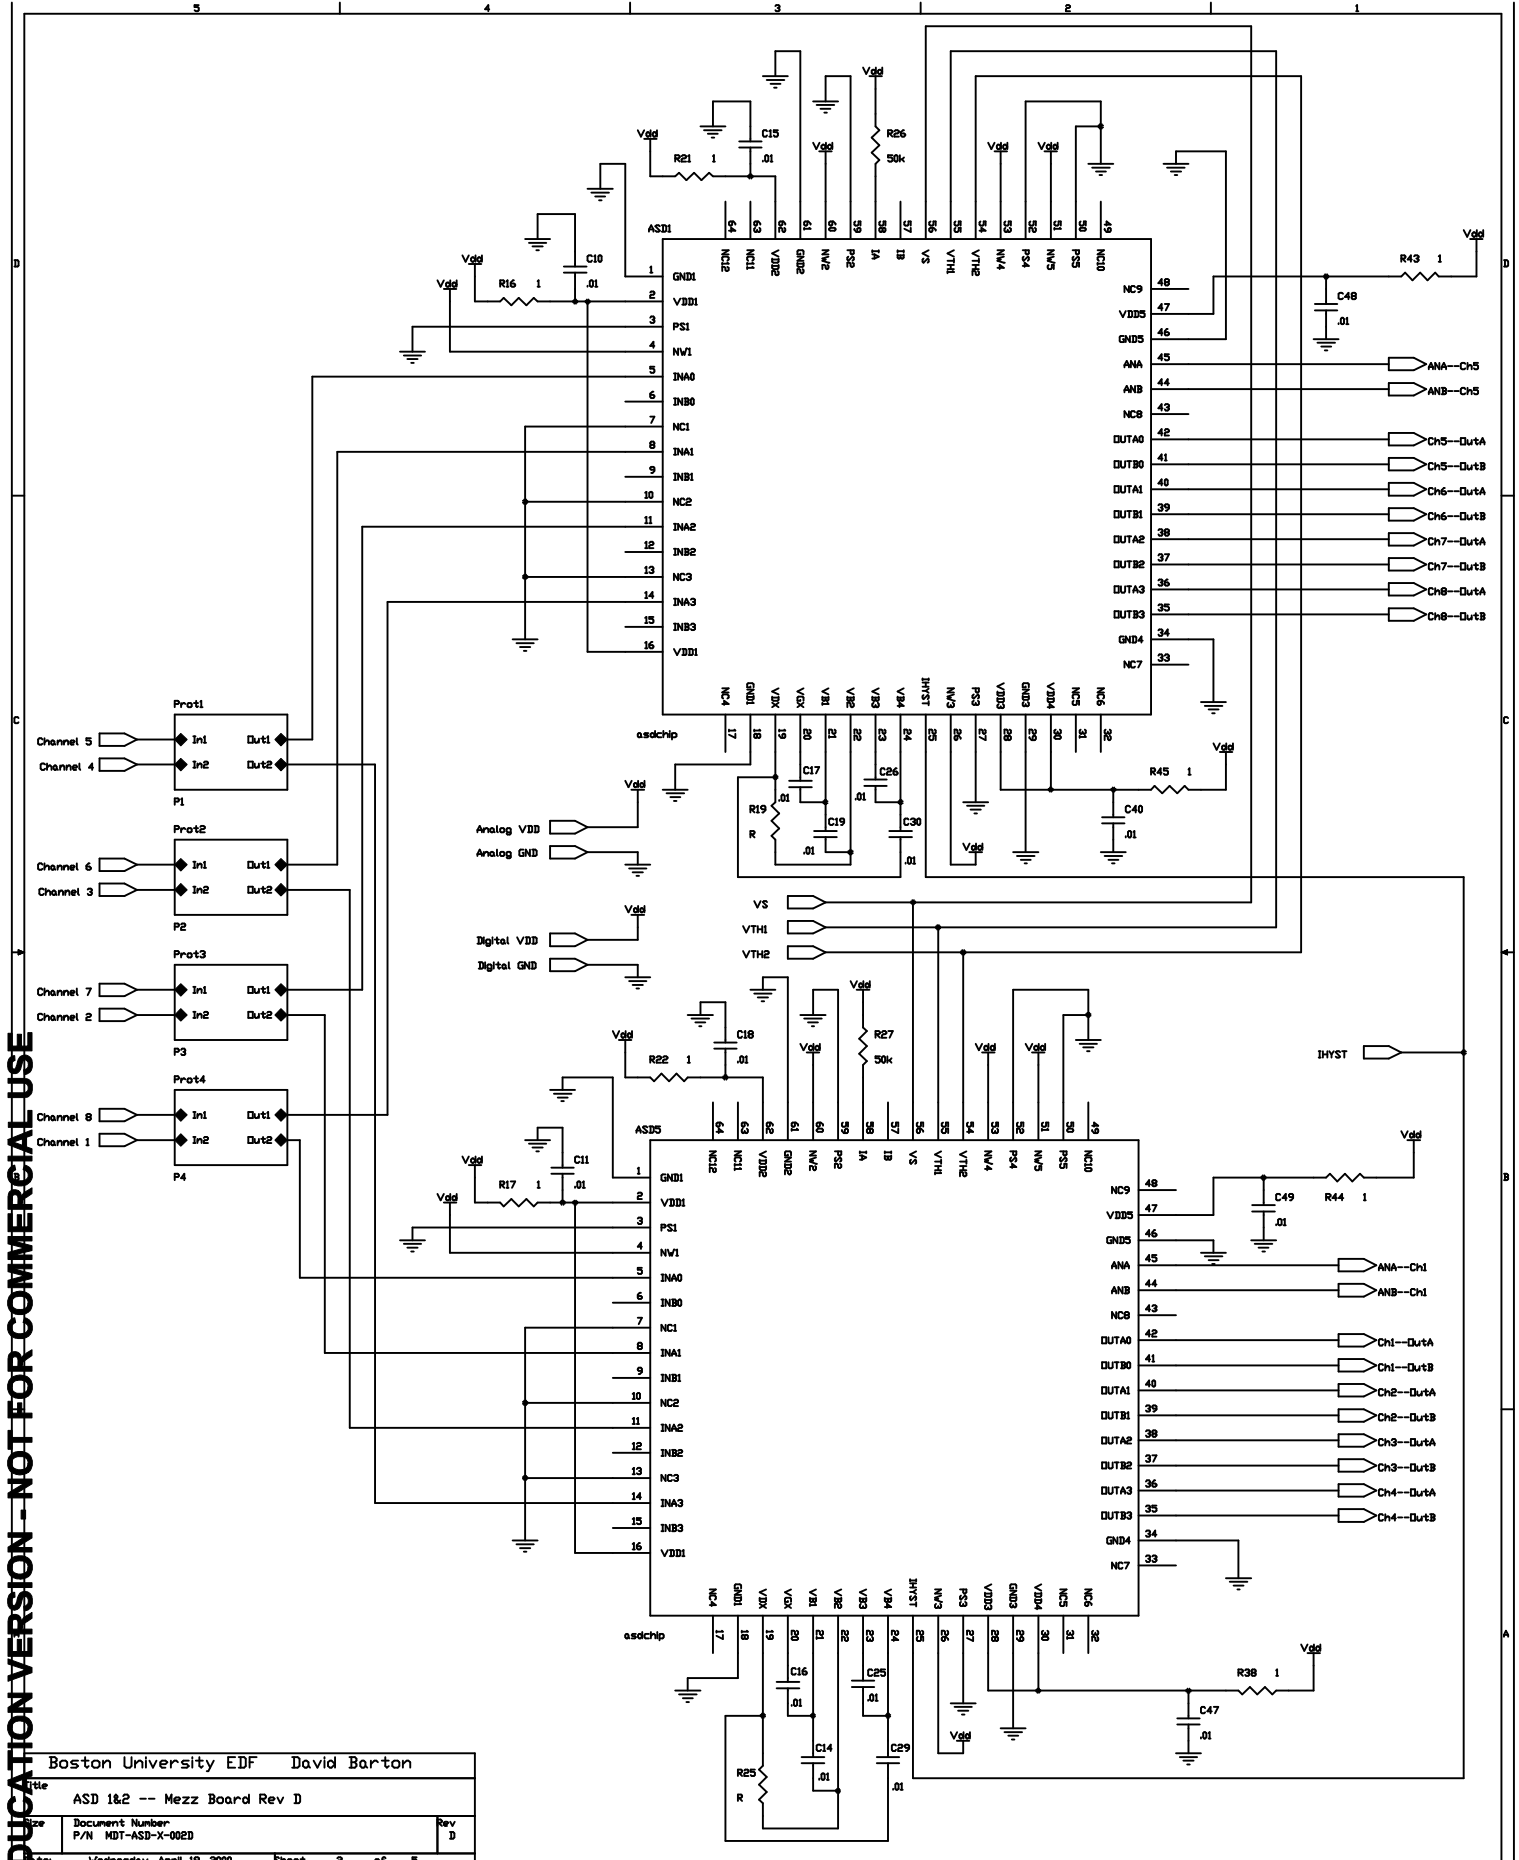

Rev D -AS BUILT-

Boston University EDF		David Barton
ATLAS Mezzanine Card		
Size	Document Number	Rev D
	P/N MDT-ASB-X-002D	

EDUCATION VERSION NOT FOR COMMERCIAL USE

EDUCATION VERSION - NOT FOR COMMERCIAL USE

Boston University EDF David Barton  
Title ASD 1&2 -- Mezz Board Rev D  
Document Number P/N MDT-ASD-X-002D Rev D  
Date Wednesday, April 19, 2000 Sheet 2 of 5

Boston University EDF David Barton	
Title ASD 38.4 -- Mezz Board Rev D	
Size	Document Number
P/N	MDT-ASD-X-002D
Date: Wednesday, April 19, 2000	Sheet 3 of 5

Boston University EDF David Barton  
Site ASD 5&6 -- Mezz Board Rev D  
Document Number P/N MDT-ASD-X-002D Rev D  
Date Wednesday, April 19, 2000 Sheet 4 of 5