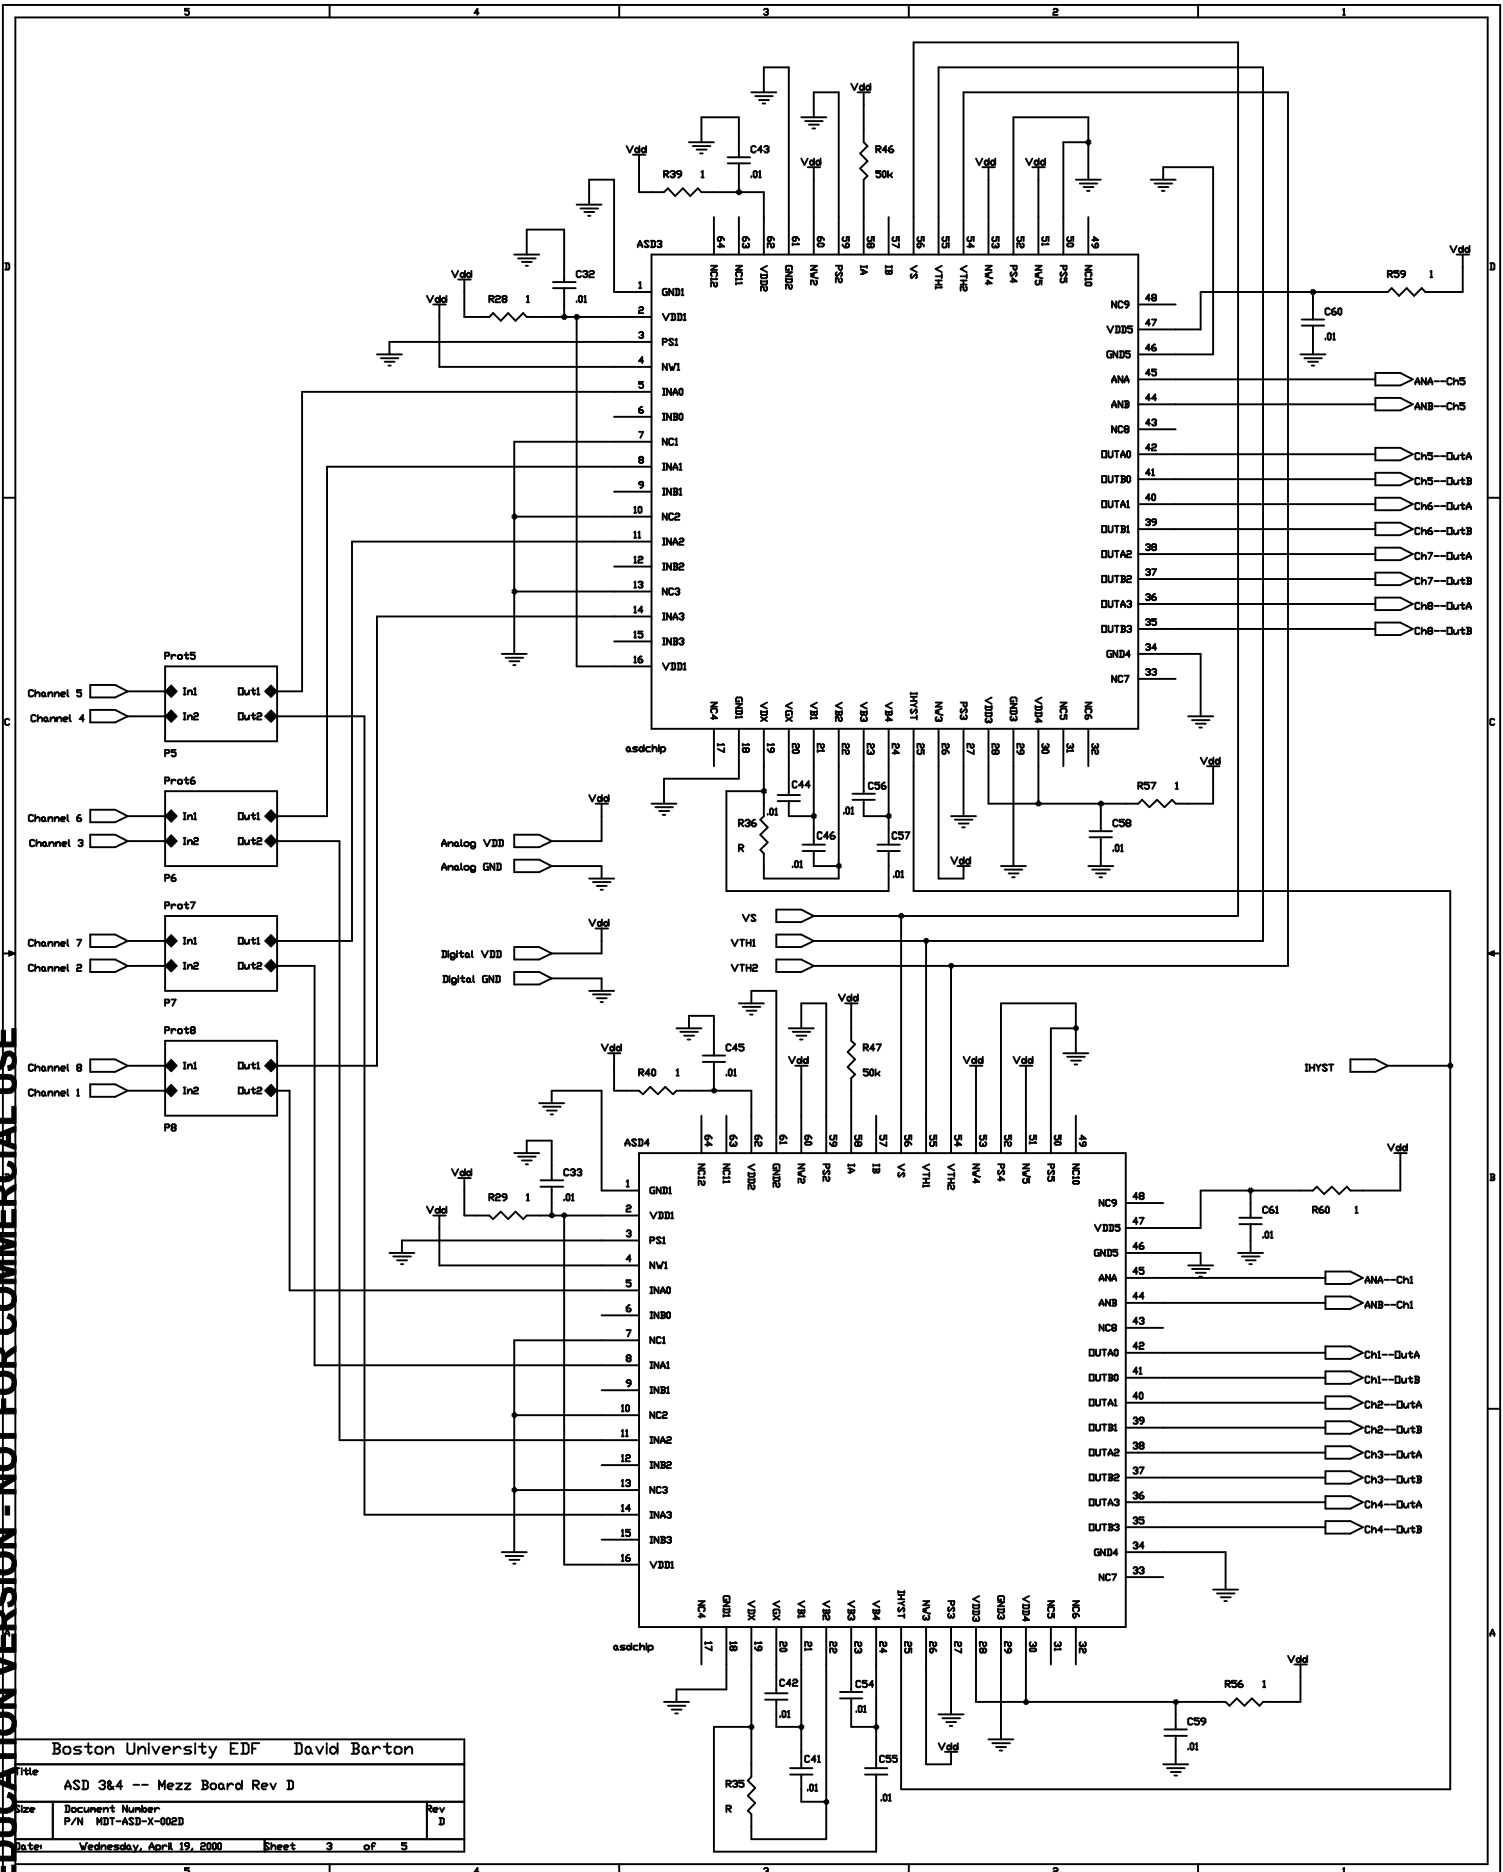

Rev D -AS BUILT-

Boston University EDF		David Barton
ATLAS Mezzanine Card		
Size	Document Number	Rev D
	P/N MDT-ASB-X-002D	

EDUCATION VERSION NOT FOR COMMERCIAL USE

EDUCATION VERSION - NOT FOR COMMERCIAL USE

Boston University EDF David Barton  
Title ASD 1&2 -- Mezz Board Rev D  
Document Number P/N MDT-ASD-X-002D Rev D  
Date Wednesday, April 19, 2000 Sheet 2 of 5

Boston University EDF David Barton	
Title ASD 38.4 -- Mezz Board Rev D	
Size	Document Number
P/N	MDT-ASD-X-002D
Date: Wednesday, April 19, 2000	Sheet 3 of 5

Boston University EDF David Barton  
Site ASD 5&6 -- Mezz Board Rev D  
Document Number P/N MDT-ASD-X-002D Rev D  
Date Wednesday, April 19, 2000 Sheet 4 of 5