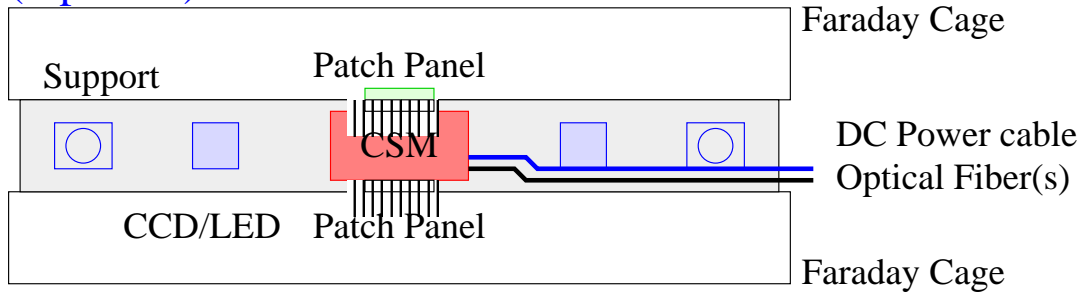

MDT Faraday Cage

Electrical Services

Patch Panel and CSM are Centrally Located on most chambers:

(top view)

Specific Cases Studied (end views):

BOL, BML, BOS

317mm spacer

BIL, BMS, BOG, BOH
BMF, BIR