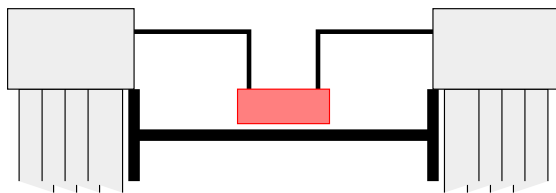

MDT Faraday Cage

Electrical Services

Patch Panel and CSM are Centrally Located on most chambers:

(top view)

Specific Cases Studied (end views):

BOL, BML, BOS

317mm spacer

BIL, BMS, BOG, BOH
BMF, BIR

170mm spacer

BIS

BEE

Endcap
Chambers (all)